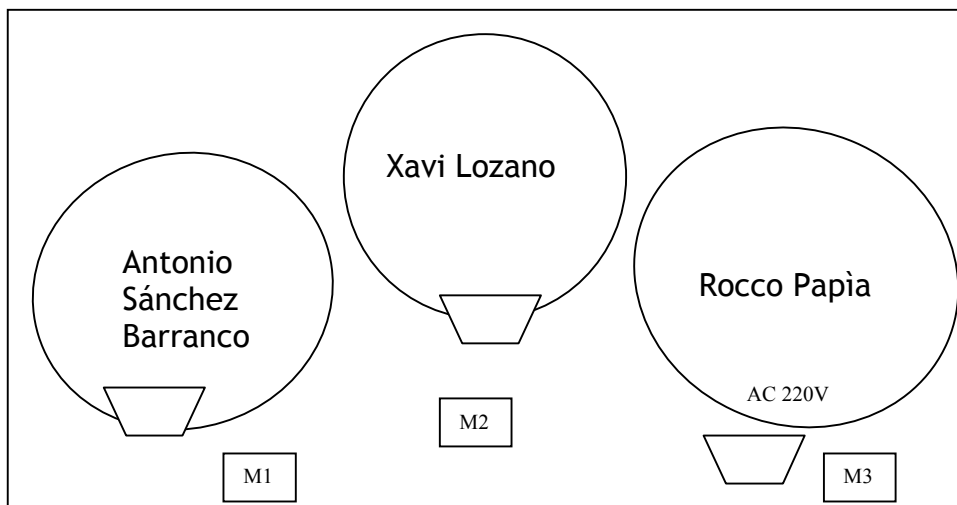

ORQUESTA REUSÓNICA TRÍO

Rider 2020

CH	INSTRUMENT	MIC	STANDS
1	Vocal	1 mic dyn (SHURE SM58)	1
2	Guitar	1 line mono XLR (our D.I.)	-
3	Loop station	R XLR (balanced out)	-
4	Loop station	L XLR (balanced out)	-
(5)	Loop station	D.I. (only for monitoring)	-
To our mix on stage	objects	SHURE SM58 + cable + stand	1
To our mix on stage	objects	SHURE SM58 + cable + short stand	1 medium
1 monitor speaker			
6	Toys L	akg c414	1
7	Toys R	akg c414	1
8	Oh	akg c414	1
9	Bass drum1	beta 52 o akg 112	1 short
10	Bass drum2	shure beta91 o beta52 o akg 112)	1 short
11	Snare drum	shure sm57	1
12	Floor tom	sennheiser 421	1 short
1 monitor speaker			
13	winds	Neumann KMS105 o SHURE57	-
1 monitor speaker			
<b>Autoboarding: Rev, Comp</b>			
<b>Stage:</b>			
- n° 1 guitar stand			
- n° 3 small stools or small table (or small table)			